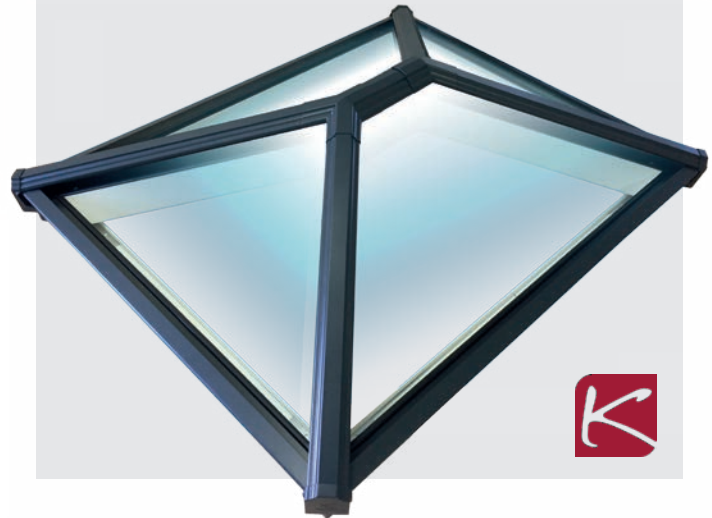

THERMAL FLAT ROOF
ALUMINIUM ORANGERIES

SupaLite
ORANGERIES

combining the amazing insulating properties associated with a SupaLite roof

Engineering Simplicity
& Performance

Better by Design

A highly thermally efficient aluminium flat roof orangery combining simplicity, performance and flexibility.

The arrival the orangery roof is a natural progression for us building on the incredible success of our SupaLite tiled roof range.

Advanced THERMAL Engineering

100% more

An advanced lightweight flat roof aluminium orangery system that can be specified with up to 250mm of high performance thermal insulation. This is 100% more than that offered by most other systems.

Lanterns

A slim and elegant lantern that fits perfectly in any home whilst retaining traditional features in a contemporary design.

At only 57mm wide, the spas and ridge sections are amongst the slimmest on the market.

Fully concealed fixing ensure graceful sight lines throughout.

ALSO AVAILABLE THE SUPALITE PITCHED ROOF ORANGERY

The SupaLite Roof is the only roof available with a unique pitched roof orangerie. Enjoy the extra space with a vaulted ceiling whilst retaining the light from a lantern.