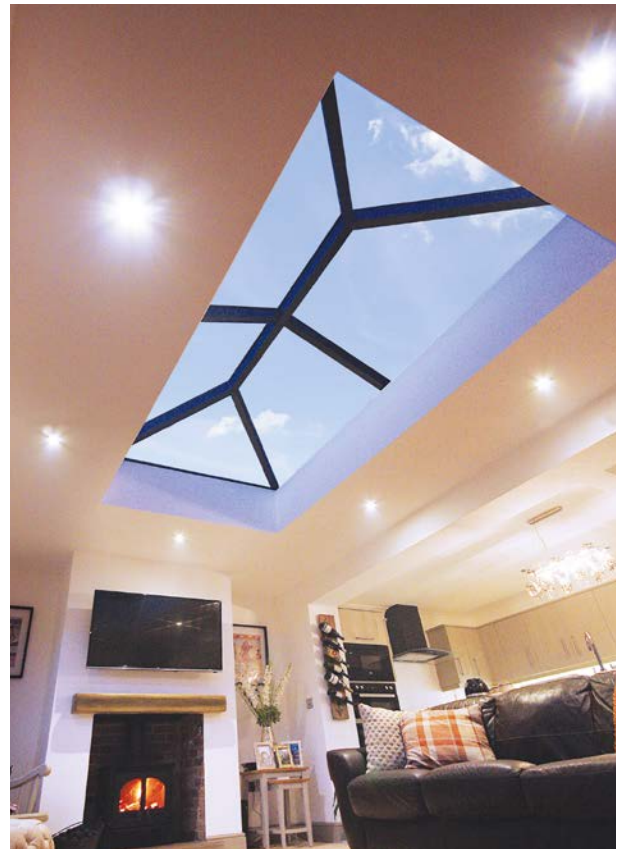

Benefits

Delivered pre-cut ready for immediate assembly on-site.

“With a range of options, perfect for today's vision of modern living”

One of the most advanced flat roof orangery systems available, designed specifically for ease of install, longevity and performance.

- ✓ **Huge saving on labour costs**
- ✓ **7 day order turnaround** (subject to delivery rotas)
- ✓ **Ideal for new build or retro fit**
- ✓ **Optional lantern/glass**
- ✓ **Installed ready for your own choice of roof coverings**