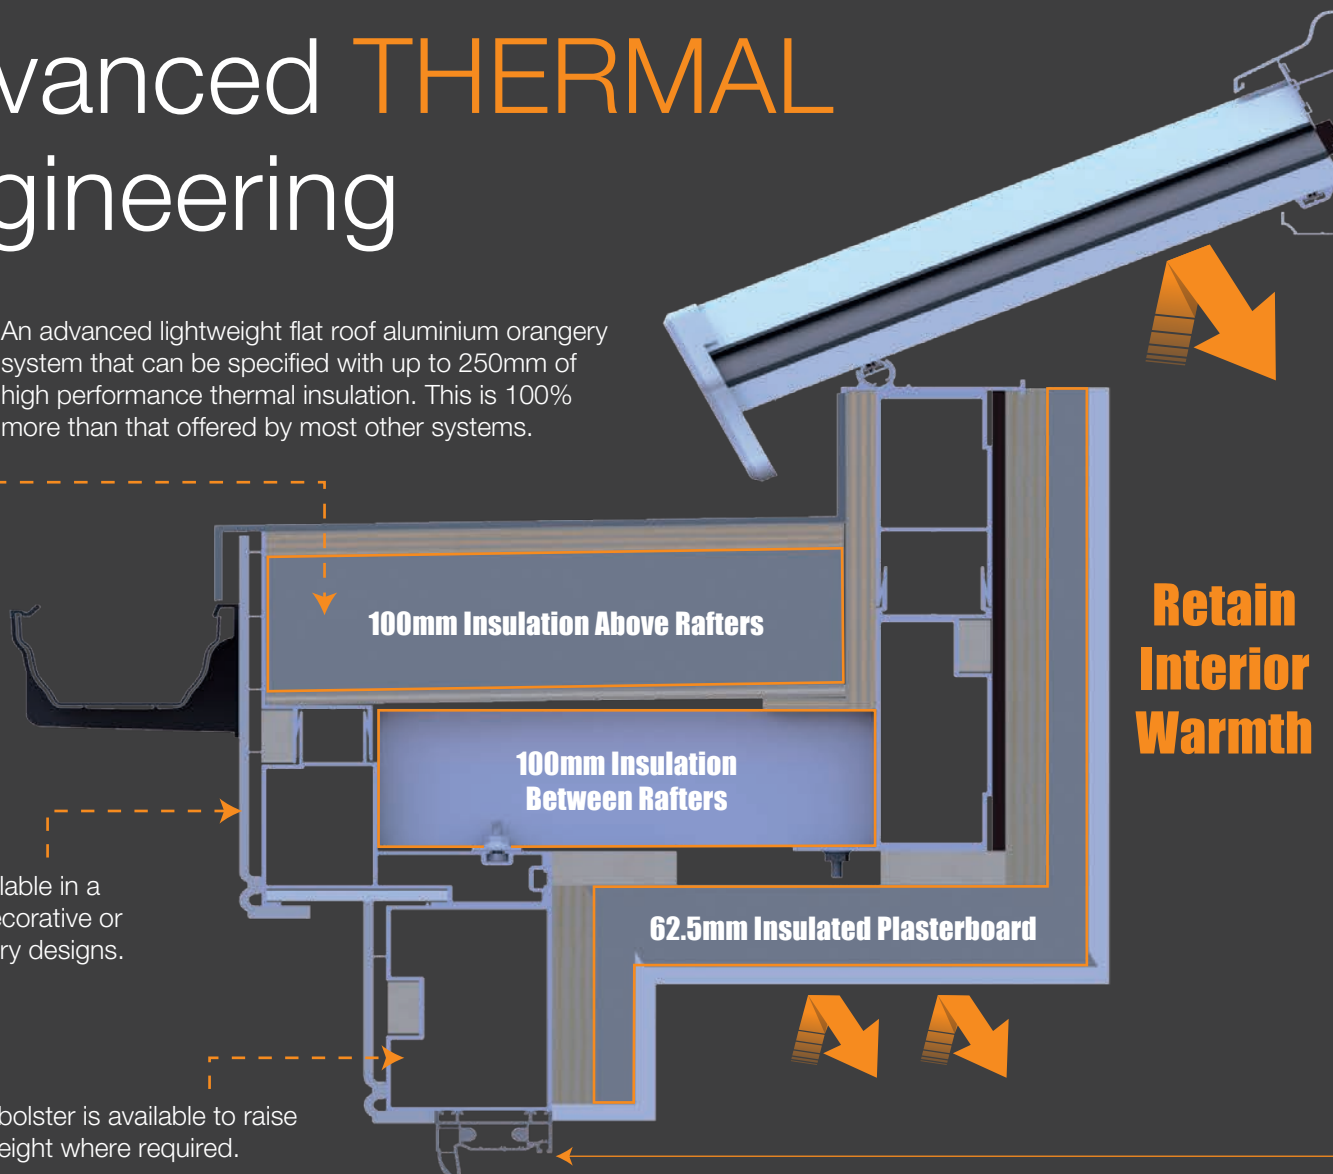

Advanced THERMAL Engineering

100% more

An advanced lightweight flat roof aluminium orangery system that can be specified with up to 250mm of high performance thermal insulation. This is 100% more than that offered by most other systems.

Fascias available in a choice of decorative or contemporary designs.

An optional bolster is available to raise the ceiling height where required.