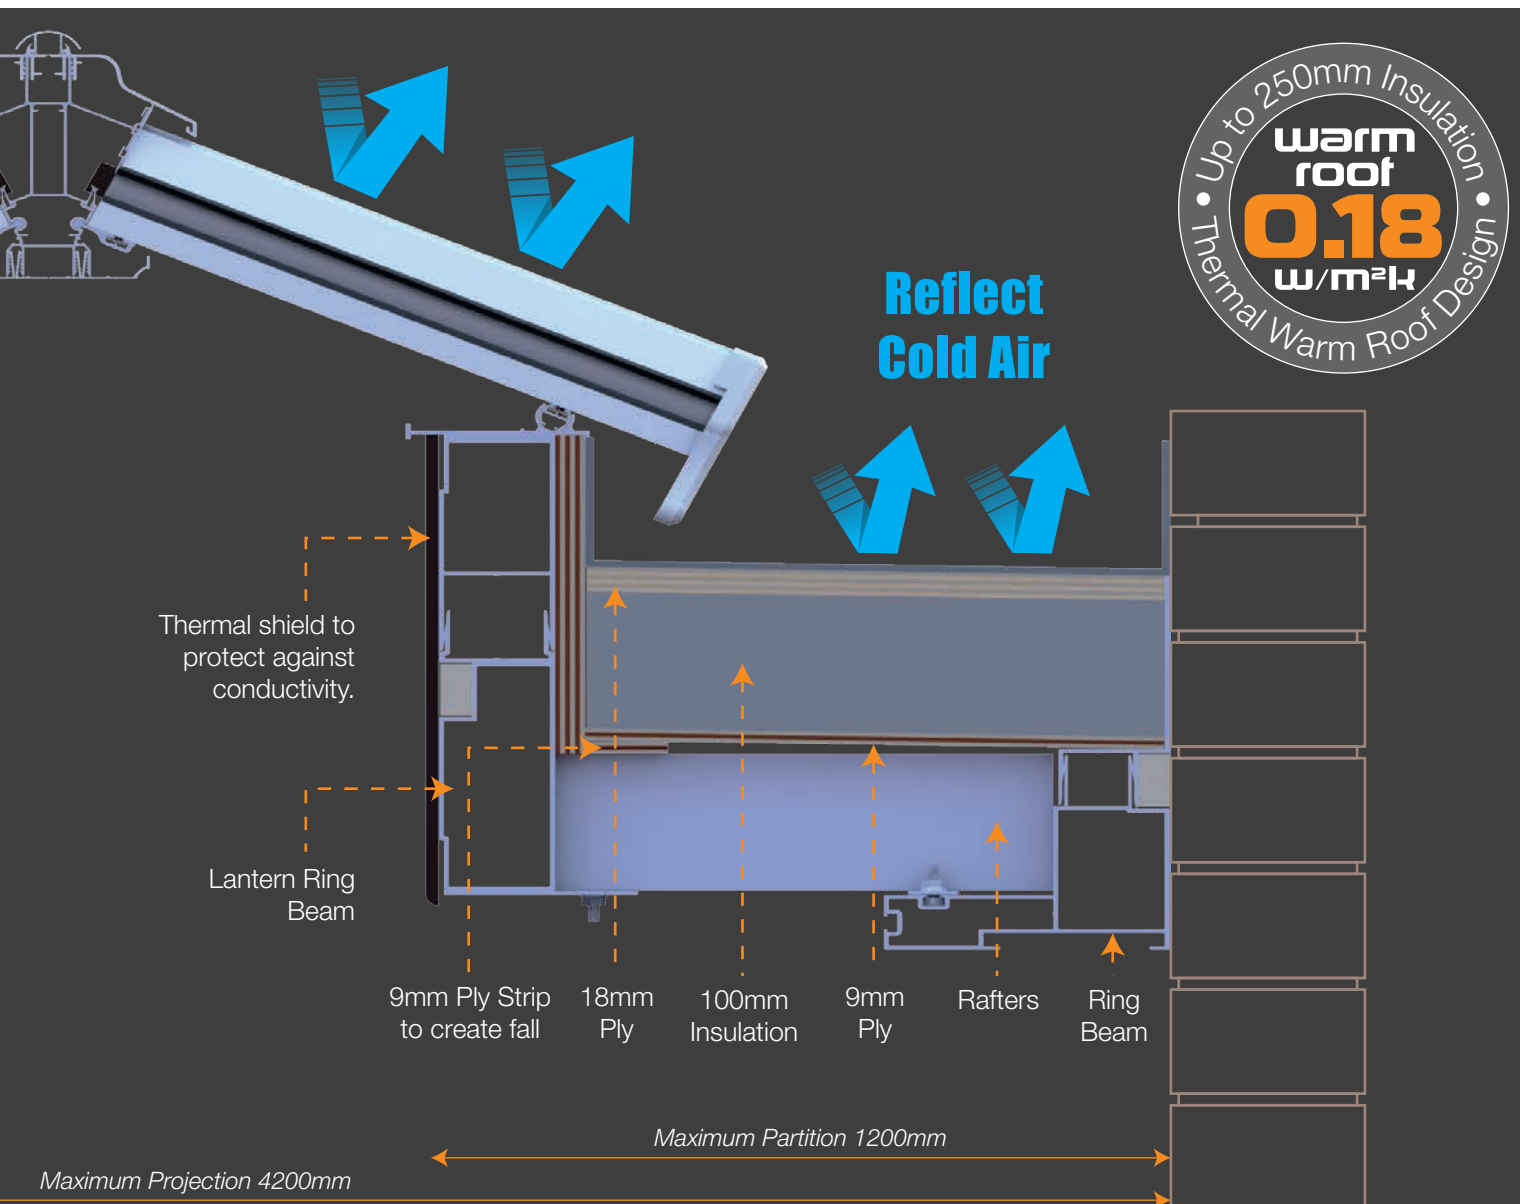

Benefits

Delivered pre-cut ready for immediate assembly on-site.

“With a range of options, perfect for today's vision of modern living”

One of the most advanced flat roof orangery systems available, designed specifically for ease of install, longevity and performance.

- ✓ **Huge saving on labour costs**
- ✓ **7 day order turnaround** (subject to delivery rotas)
- ✓ **Ideal for new build or retro fit**
- ✓ **Optional lantern/glass**
- ✓ **Installed ready for your own choice of roof coverings**